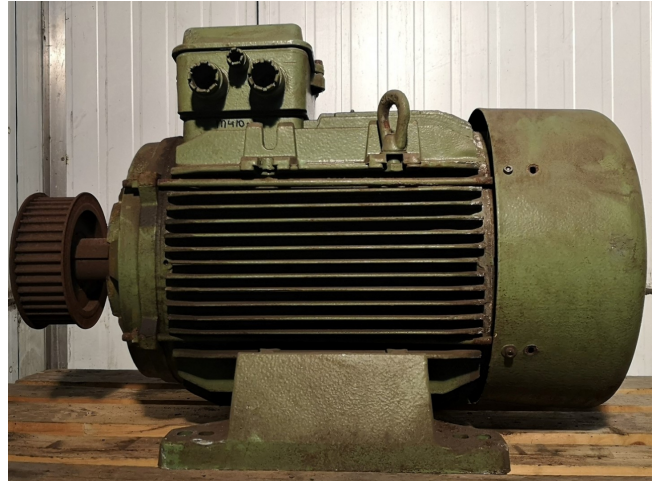

Leroy Somer LS225ST-TC

Specifications

Brand	Leroy Somer
Type	LS225ST-TC
kW	18,5
RPM	725
Size & Weight	790x400x540 mm (LxWxH)
50 Hz / 60 Hz	50 Hz
Stock	1

Description

Used Leroy Somer LS225ST-TC

Used Leroy Somer, type LS225ST-TC electric motor with 18,5 kW and 725 RPM at 50 Hz. Sizes: 790x400x540 mm (LxWxH). Weight: 230 kg.